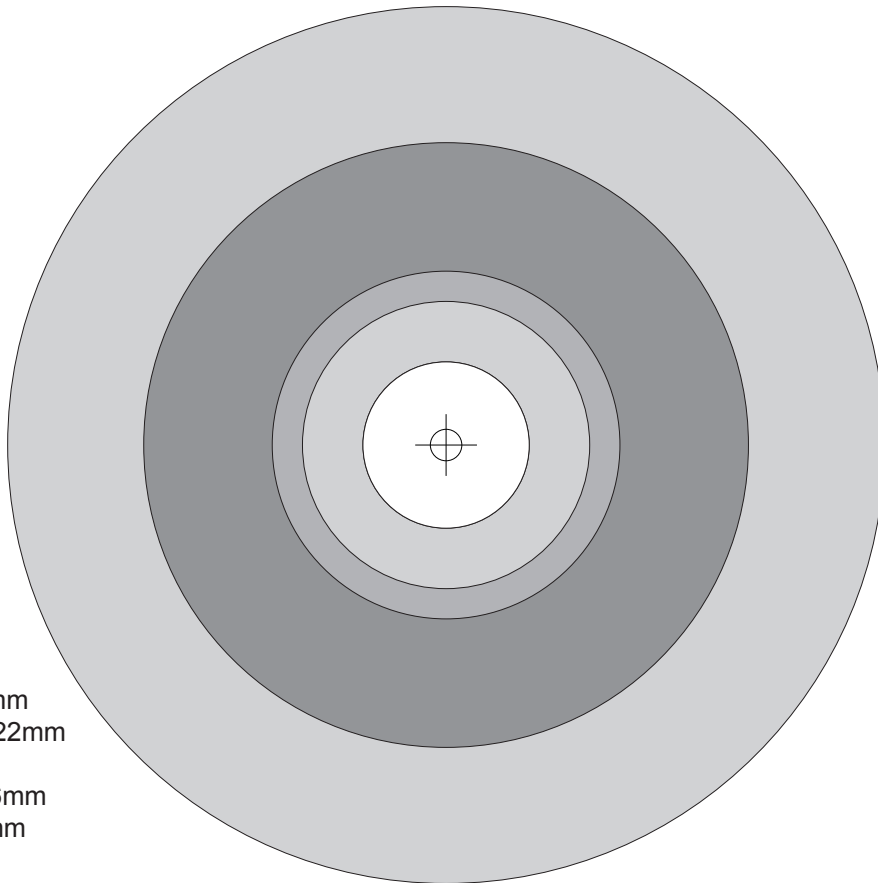

Printable Areas

- Clear Area
- Mirror Band (color variation)
- Silver

Not Printable Area

- White area

Circle Dimensions

- Outside Diameter: 116mm
- Center Hole Diameter: 22mm
- Silver Diameter: 80mm
- Mirror Band Outside: 46mm
- Mirror Band Inside: 38mm

A white background is recommended to strengthen the appearance of colors.  
Please indicate a white or silver background on the silver area.  
Color proof to be provided by you the client.  
Text should be no smaller than 6 points.  
Colors set up to print less than 15% will not print and greater than 85% will appear solid.