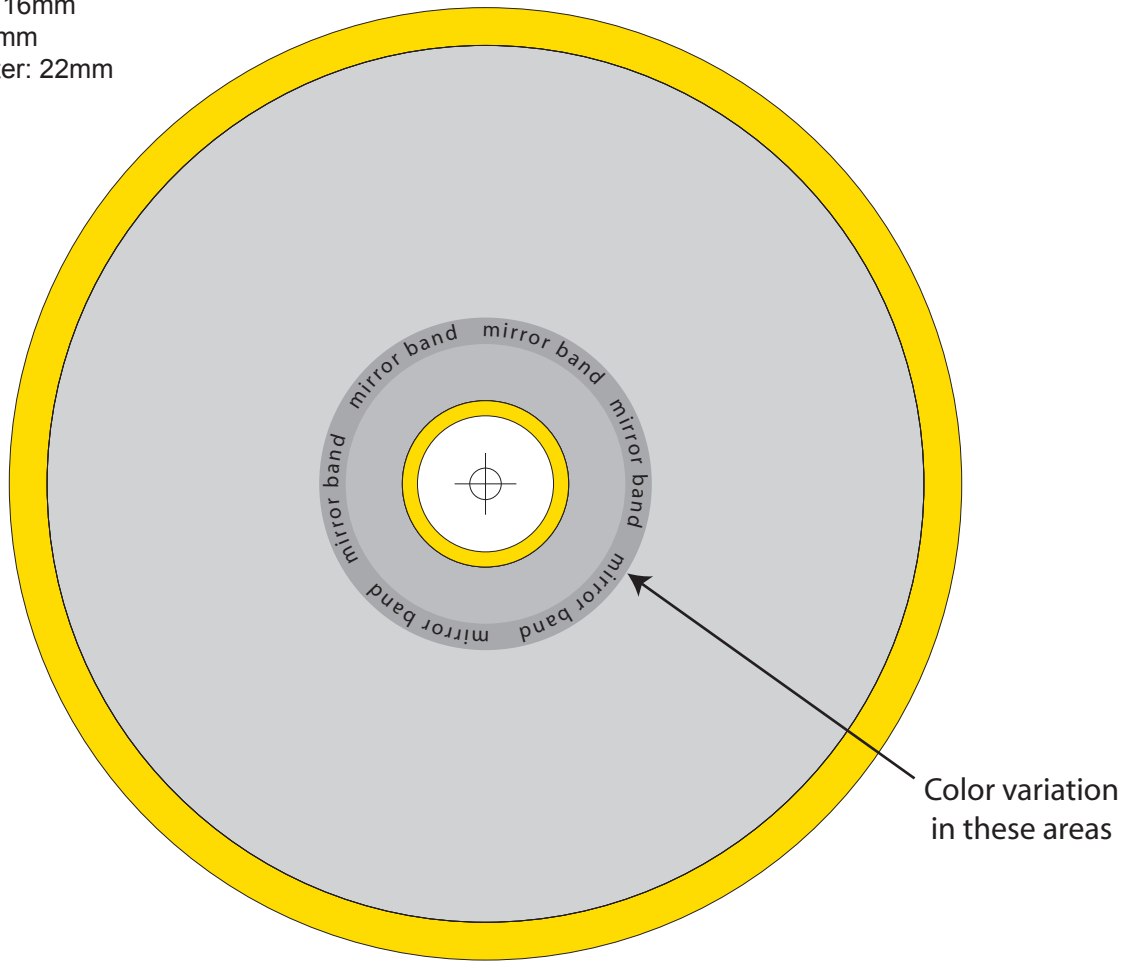

- Printable Area
- Mirror Band (printable-color variation)
- Printable Area (color variation)
- Bleed

Circle Dimensions

Outside Diameter: 116mm  
Outside Bleed: 120mm  
Center Hole Diameter: 22mm

### **Specifications**

Please indicate a white or silver background.  
A white background is recommended to strengthen the appearance of colors.  
Color proof to be provided by you the client.  
Text should be no smaller than 6 points.  
Colors set up to print less than 15% will not print and greater than 85% will appear solid.