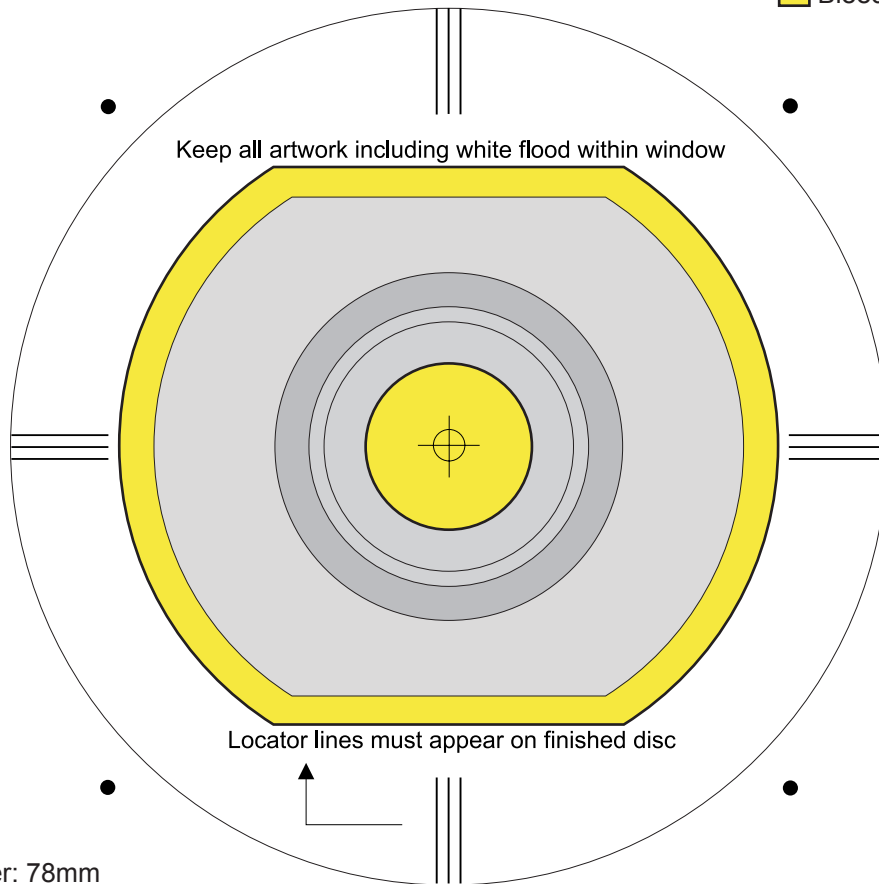

restore. recover. replicate.

713.864.7845

IBC_100MB

Template Business card CD/DVD

-  Printable Area
-  Mirror Band (color variation)
-  Stacking Ring
-  Bleed

Dimensions

Shape Outside Diameter: 78mm

Shape Outside Height: 66mm

Stacking Ring Outside Diameter: 37mm

Stacking Ring Inside Diameter: 33mm

Center Hole Diameter: 22mm

Do not place SPOT and CMYK on the same CD face design.

A white background is recommended to strengthen the appearance of colors.

Please indicate a white or silver background.

Color proof to be provided by you the client.

Text should be no smaller than 6 points.

Colors set up to print less than 15% will not print and greater than 85% will appear solid.