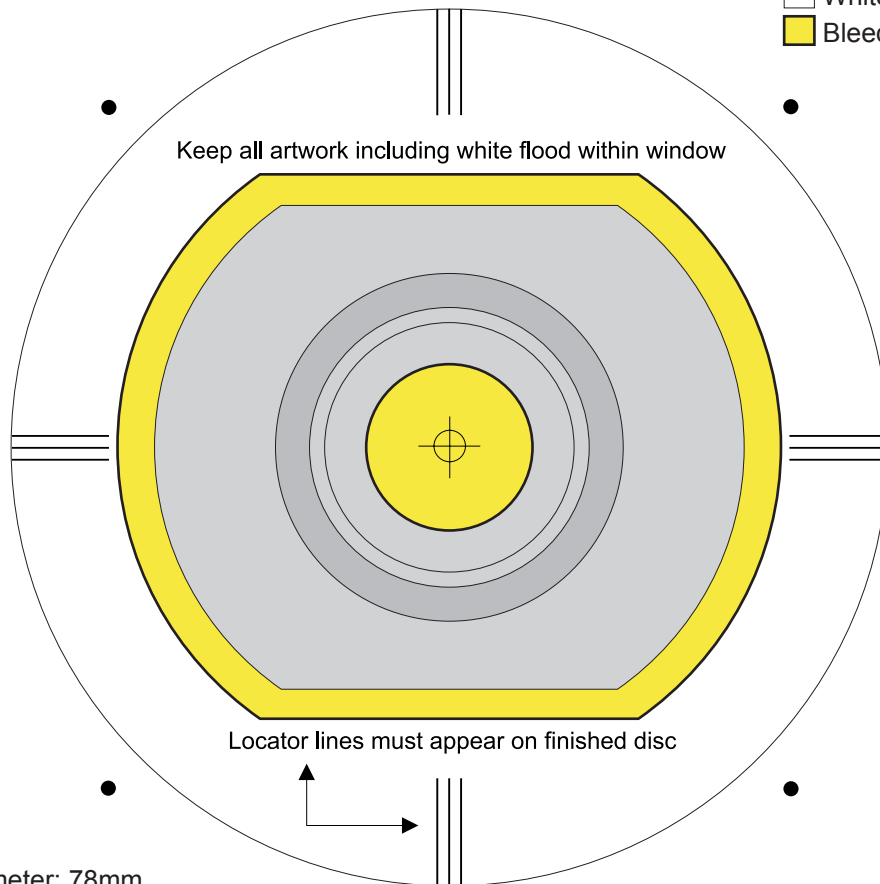

- Printable Area
- Mirror Band (color variation)
- Stacking Ring
- White area, not printable
- Bleed

Dimensions

- Shape Outside Diameter: 78mm
- Shape Outside Height: 64mm
- Stacking Ring Outside Diameter: 37mm
- Stacking Ring Inside Diameter: 33mm
- Center Hole Diameter: 22mm

Do not place SPOT and CMYK on the same CD face design.

A white background is recommended to strengthen the appearance of colors.

Please indicate a white or silver background.

Color proof to be provided by you the client.

Text should be no smaller than 6 points.

Colors set up to print less than 15% will not print and greater than 85% will appear solid.